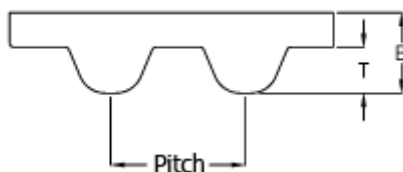

Data Sheet

Article number: 602939610050

Description: Gates Open timing belt rubber
GT-8MR-30-steel cord

Measures

B = 5.6
Pitch = 8
T = 3.34
Width = 30